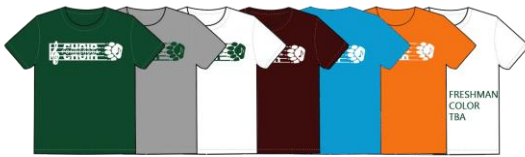

CHOIR GEAR

Shirts:

Quantity	Color	Circle - Size/Style	Price	Total
		S M L XL	\$15.00	
		XXL XXXL	\$18.00	
	Style →	Regular or Boosters		

Sweatshirts:

Quantity	Color	Circle - Size/Style	Price	Total
		S M L XL	\$30.00	
		XXL XXXL	\$35.00	
	Style →	Regular or Boosters		

Dry Fit Polos:

Quantity	Color	Circle - Size/Style	Price	Total
		S M L XL	\$30.00	
		XXL XXXL	\$32.00	
	Style →	Regular or Boosters		

Hats:

Quantity	Color	Circle - Style	Price	Total
		Regular or Boosters	\$15.00	