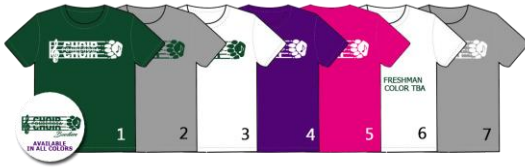

CHOIR GEAR

Shirts:

Quantity	Color #	Circle - Size/Style	Price	Total
		S M L XL	\$15.00	
		XXL XXXL	\$18.00	
	Style →	Regular or Boosters		

Sweatshirts:

Quantity	Color #	Circle - Size/Style	Price	Total
		S M L XL	\$30.00	
		XXL XXXL	\$35.00	
	Style →	Regular or Boosters		

Dry Fit Polos:

Quantity	Color #	Circle - Size/Style	Price	Total
		S M L XL	\$28.00	
		XXL XXXL	\$30.00	
	Style →	Ladies or Men's		

Hats:

Quantity	Color #	Price	Total
		\$15.00	

Total Due:

Name:	<input type="text"/>
Cell #:	<input type="text"/>
Email:	<input type="text"/> @ <input type="text"/> . <input type="text"/>
Student / Class:	<input type="text"/>